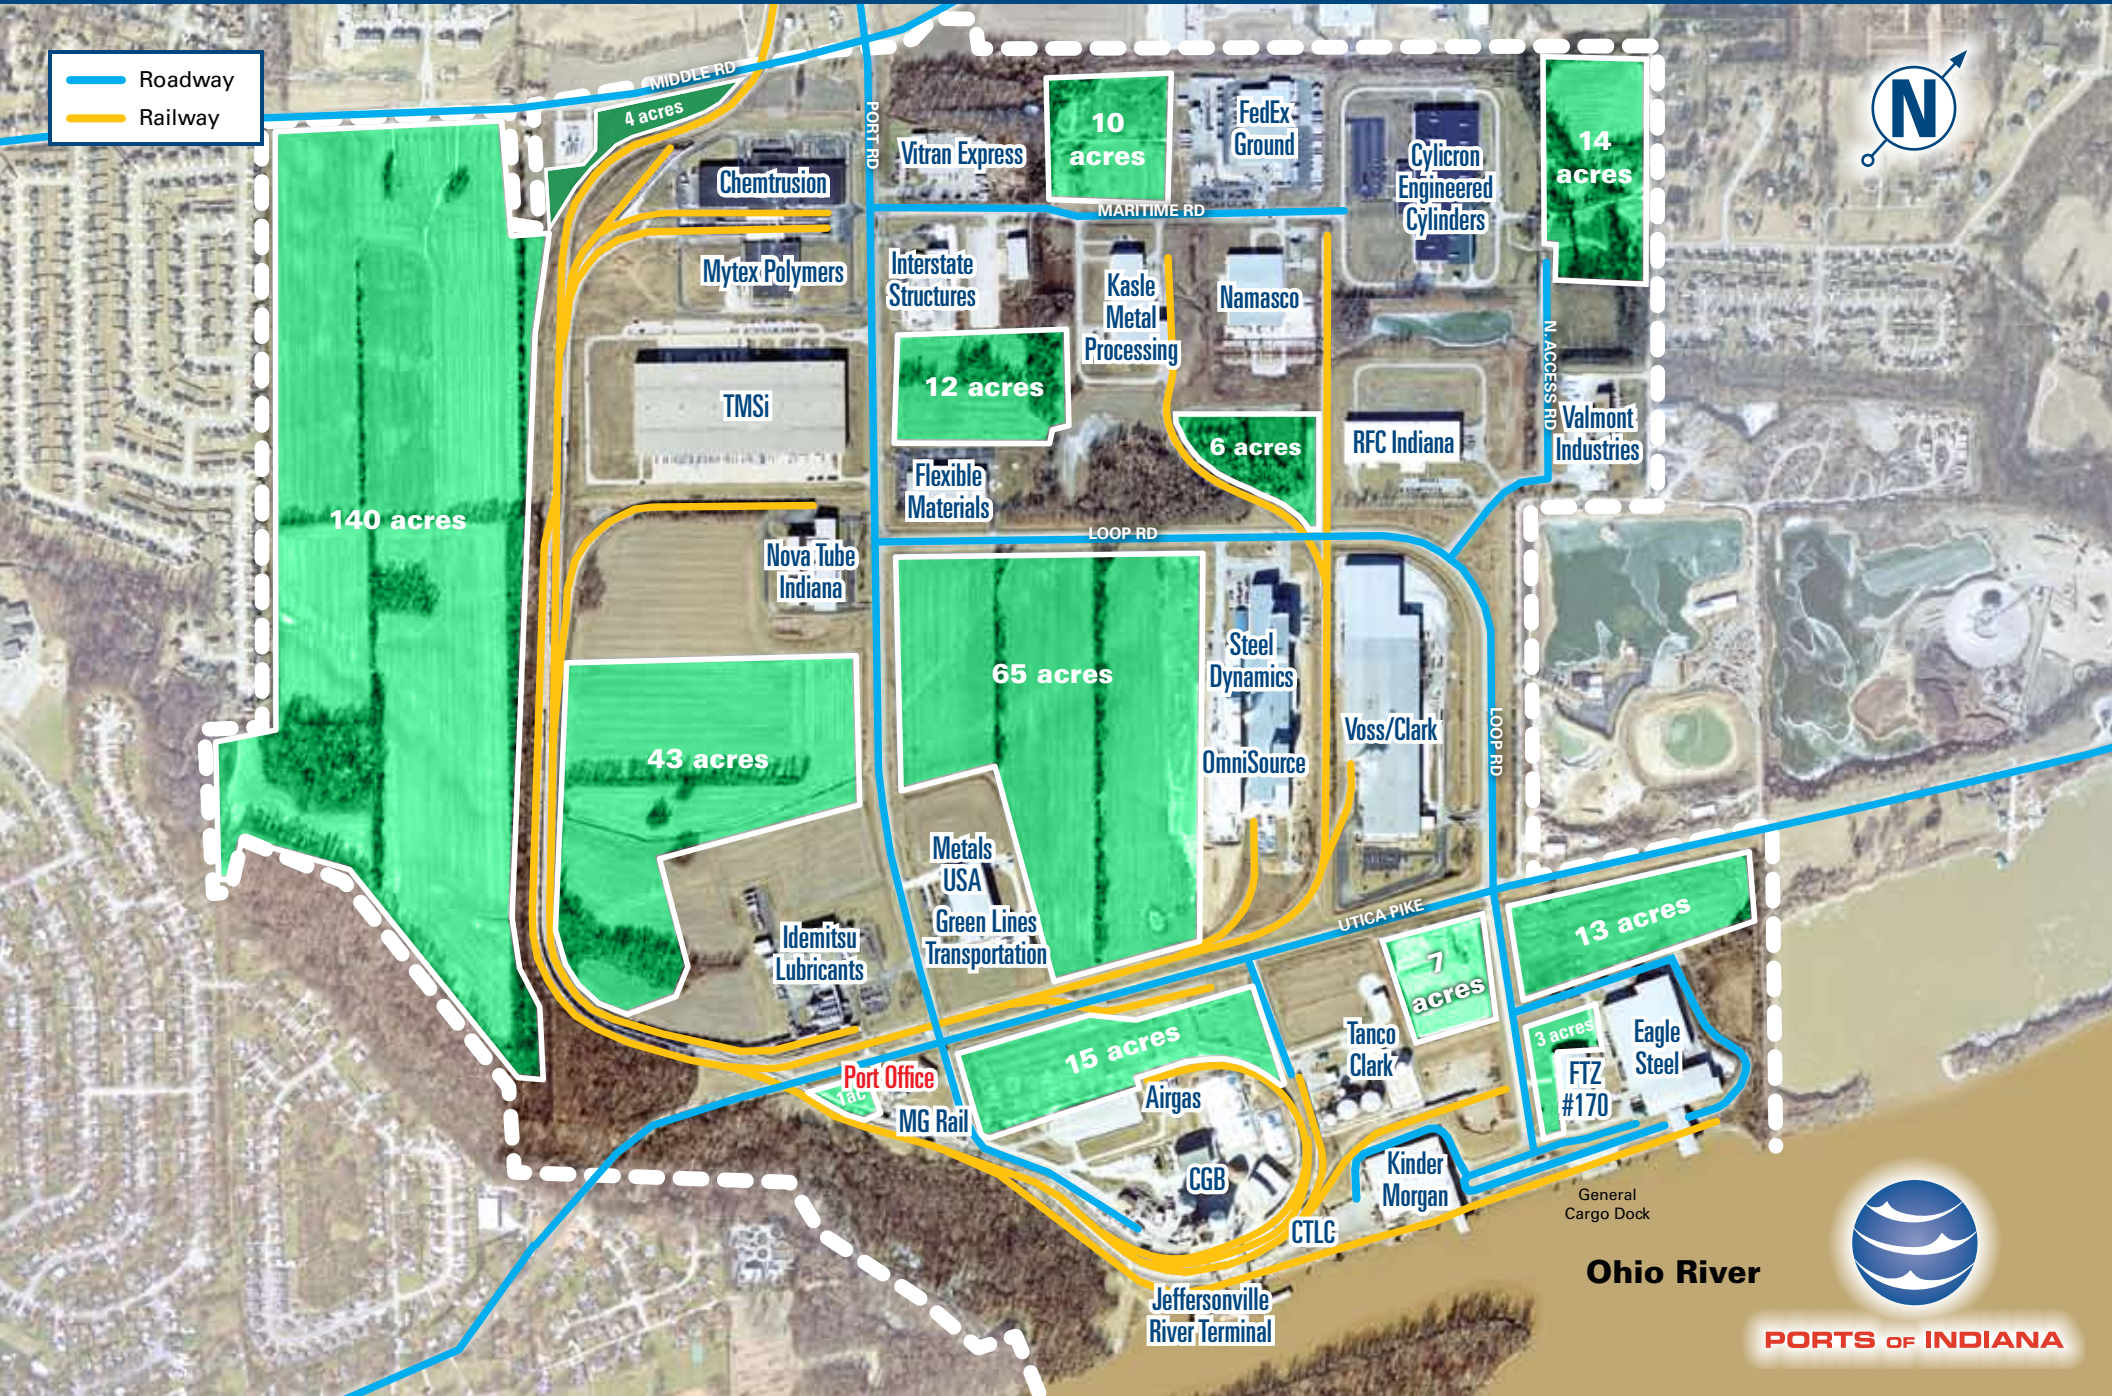

Port of Indiana - Jeffersonville

5100 Port Road • Jeffersonville, IN 47130 • (812) 283.9662 • Fax (812) 282.7505 • jeffersonville@portsofindiana.com